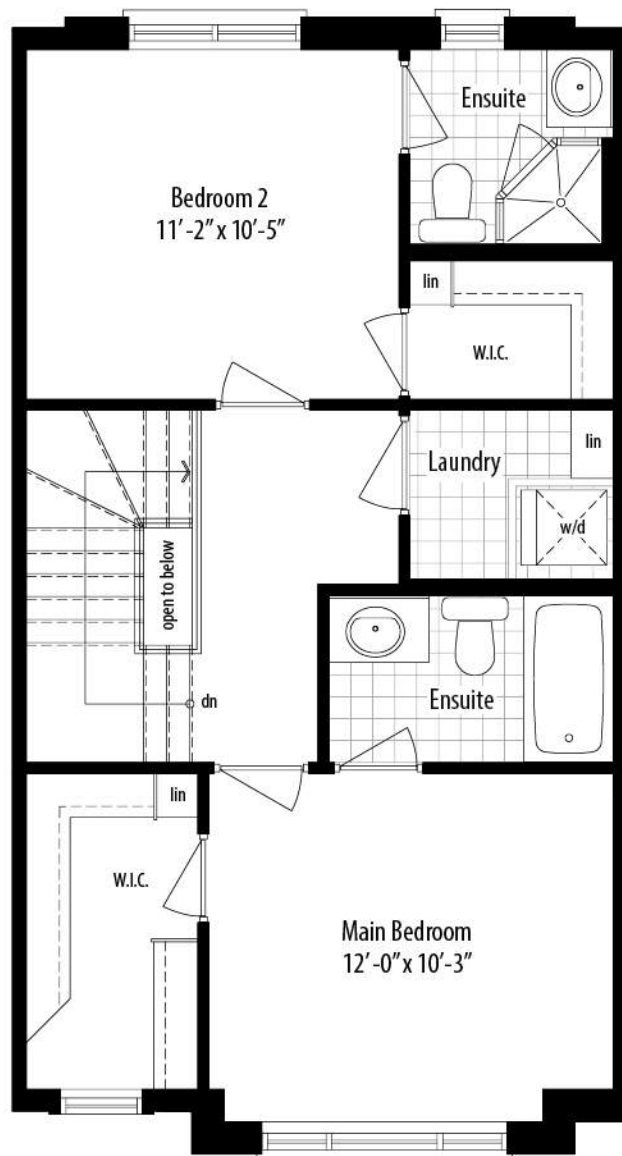

Daniels

FirstHome BRAMPTON

SUNNY MEADOW

ONE STOREY
ONE BEDROOM

661 square feet

GROUND LEVEL

Daniels
love where you live™

The purchaser acknowledges that the actual unit purchased may be a reverse unit to the plan shown. Home plan may vary from plan shown. Windows may vary based on end conditions. All areas and stated room dimensions are approximate. Floor area measured in accordance with TARION Warranty Corporation bulletin #22. Actual living area may vary from floor area stated. E.&O.E.

GROUND LEVEL

Daniels
love where you live™

The purchaser acknowledges that the actual unit purchased may be a reverse unit to the plan shown. Home plan may vary from plan shown. Windows may vary based on end conditions. All areas and stated room dimensions are approximate. Floor area measured in accordance with TARION Warranty Corporation bulletin #22. Actual living area may vary from floor area stated. E.&O.E.

MAIN FLOOR

SECOND FLOOR

MAIN FLOOR

SECOND FLOOR