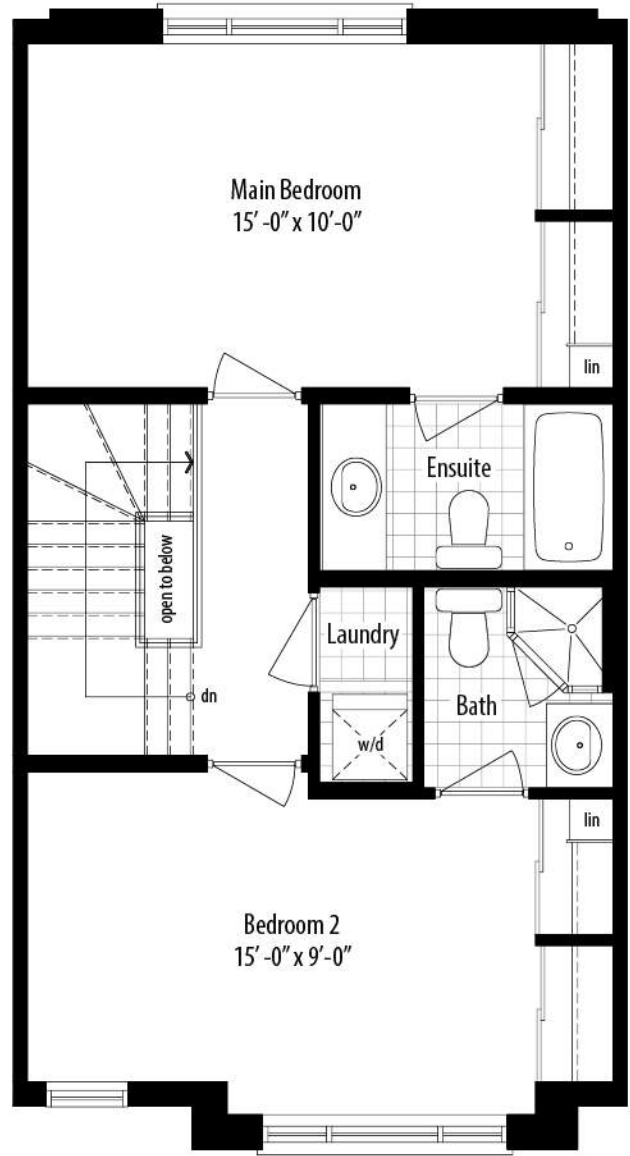

Daniels

FirstHome BRAMPTON

SUNNY MEADOW

ONE STOREY
ONE BEDROOM

661 square feet

GROUND LEVEL

Daniels
love where you live™

The purchaser acknowledges that the actual unit purchased may be a reverse unit to the plan shown. Home plan may vary from plan shown. Windows may vary based on end conditions. All areas and stated room dimensions are approximate. Floor area measured in accordance with TARION Warranty Corporation bulletin #22. Actual living area may vary from floor area stated. E.&O.E.

GROUND LEVEL

Daniels
love where you live™

The purchaser acknowledges that the actual unit purchased may be a reverse unit to the plan shown. Home plan may vary from plan shown. Windows may vary based on end conditions. All areas and stated room dimensions are approximate. Floor area measured in accordance with TARION Warranty Corporation bulletin #22. Actual living area may vary from floor area stated. E.&O.E.

MAIN FLOOR

SECOND FLOOR

MAIN FLOOR

SECOND FLOOR