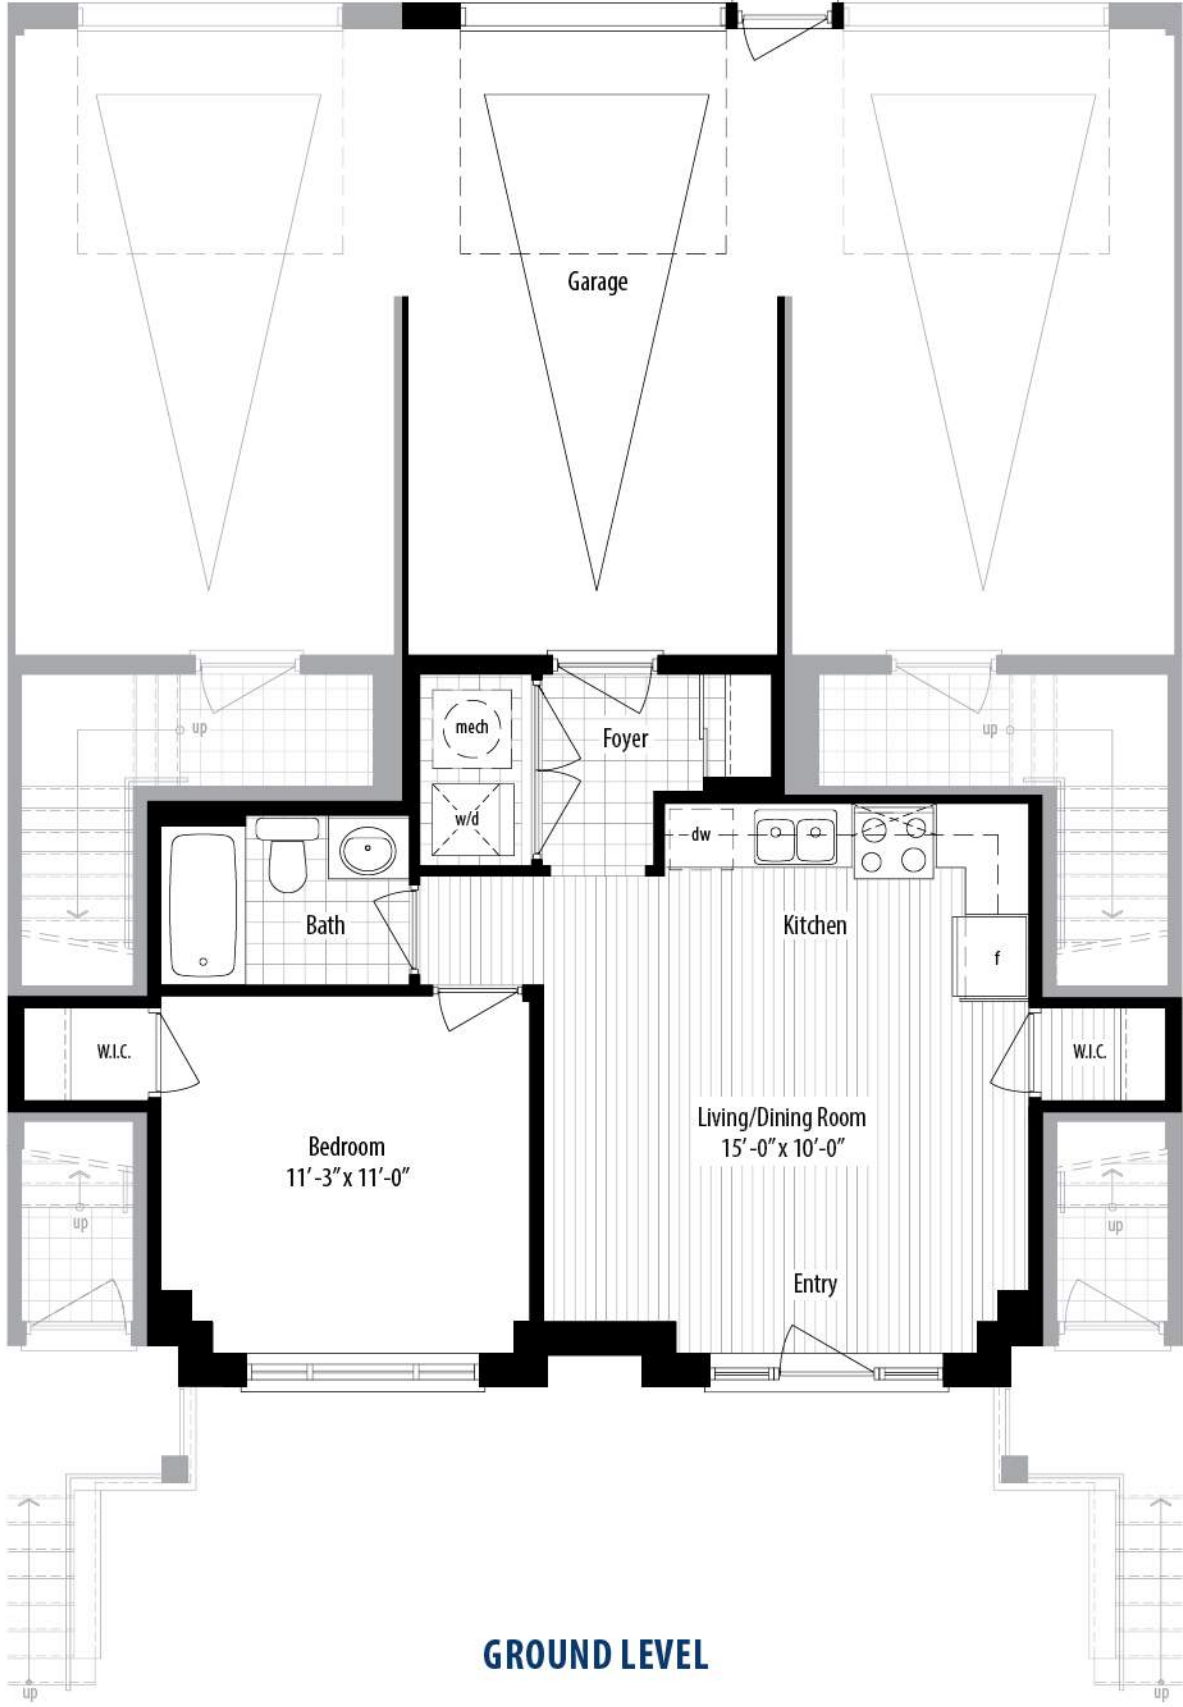

Daniels

FirstHome BRAMPTON

SUNNY MEADOW

ONE STOREY
ONE BEDROOM

661 square feet

GROUND LEVEL

Daniels
love where you live™

The purchaser acknowledges that the actual unit purchased may be a reverse unit to the plan shown. Home plan may vary from plan shown. Windows may vary based on end conditions. All areas and stated room dimensions are approximate. Floor area measured in accordance with TARION Warranty Corporation bulletin #22. Actual living area may vary from floor area stated. E.&O.E.

GROUND LEVEL

Daniels
love where you live™

The purchaser acknowledges that the actual unit purchased may be a reverse unit to the plan shown. Home plan may vary from plan shown. Windows may vary based on end conditions. All areas and stated room dimensions are approximate. Floor area measured in accordance with TARION Warranty Corporation bulletin #22. Actual living area may vary from floor area stated. E.&O.E.

MAIN FLOOR

SECOND FLOOR

MAIN FLOOR

SECOND FLOOR