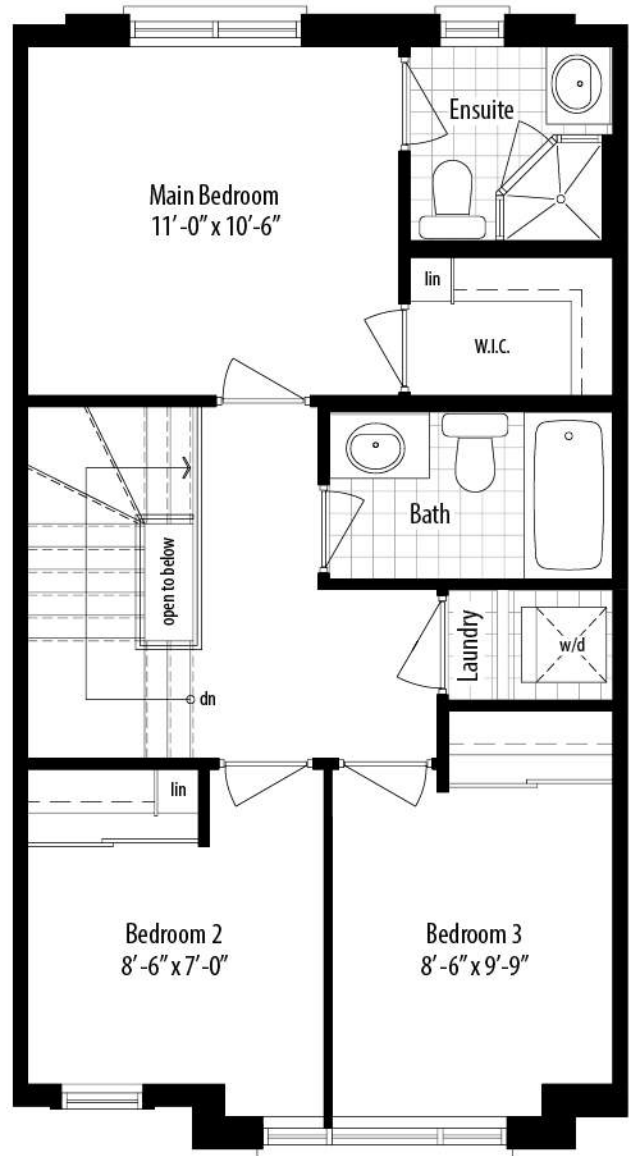

Daniels

FirstHome BRAMPTON

SUNNY MEADOW

ONE STOREY
ONE BEDROOM

661 square feet

GROUND LEVEL

Daniels
love where you live™

The purchaser acknowledges that the actual unit purchased may be a reverse unit to the plan shown. Home plan may vary from plan shown. Windows may vary based on end conditions. All areas and stated room dimensions are approximate. Floor area measured in accordance with TARION Warranty Corporation bulletin #22. Actual living area may vary from floor area stated. E.&O.E.

GROUND LEVEL

Daniels
love where you live™

The purchaser acknowledges that the actual unit purchased may be a reverse unit to the plan shown. Home plan may vary from plan shown. Windows may vary based on end conditions. All areas and stated room dimensions are approximate. Floor area measured in accordance with TARION Warranty Corporation bulletin #22. Actual living area may vary from floor area stated. E.&O.E.

MAIN FLOOR

SECOND FLOOR

MAIN FLOOR

SECOND FLOOR