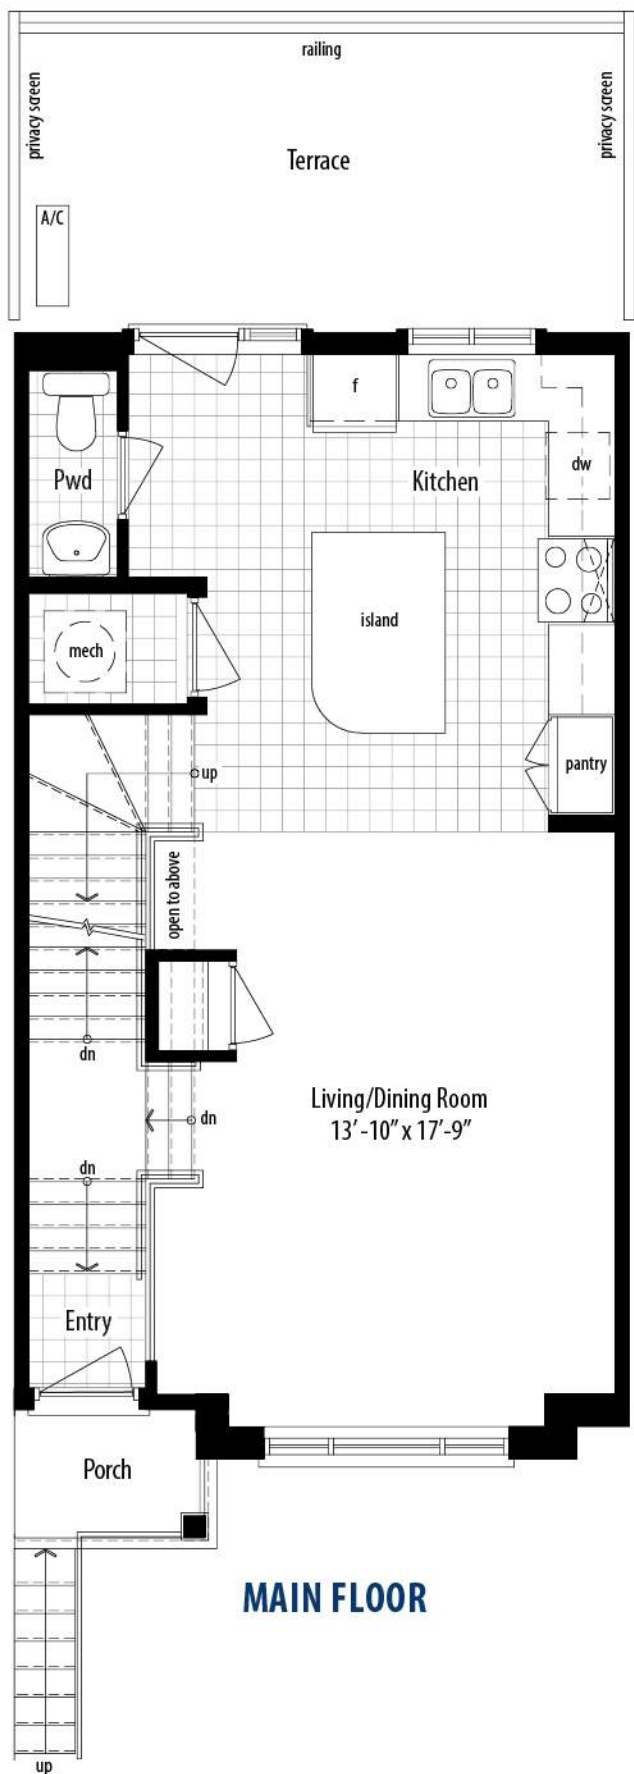

Daniels

FirstHome BRAMPTON

SUNNY MEADOW

ONE STOREY
ONE BEDROOM

661 square feet

GROUND LEVEL

Daniels
love where you live™

The purchaser acknowledges that the actual unit purchased may be a reverse unit to the plan shown. Home plan may vary from plan shown. Windows may vary based on end conditions. All areas and stated room dimensions are approximate. Floor area measured in accordance with TARION Warranty Corporation bulletin #22. Actual living area may vary from floor area stated. E.&O.E.

GROUND LEVEL

Daniels
love where you live™

The purchaser acknowledges that the actual unit purchased may be a reverse unit to the plan shown. Home plan may vary from plan shown. Windows may vary based on end conditions. All areas and stated room dimensions are approximate. Floor area measured in accordance with TARION Warranty Corporation bulletin #22. Actual living area may vary from floor area stated. E.&O.E.

MAIN FLOOR

SECOND FLOOR

MAIN FLOOR

SECOND FLOOR