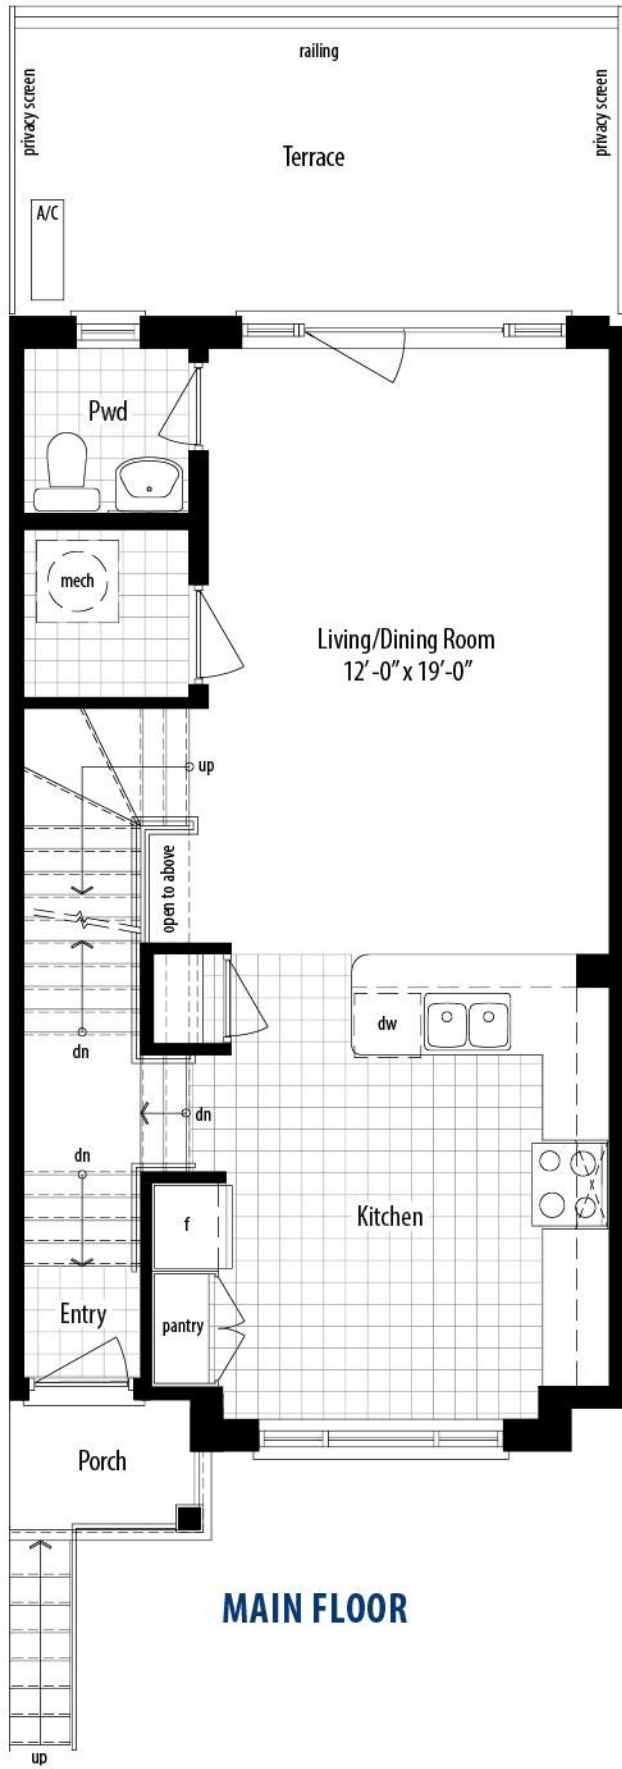

Daniels

FirstHome BRAMPTON

SUNNY MEADOW

ONE STOREY
ONE BEDROOM

661 square feet

GROUND LEVEL

Daniels
love where you live™

The purchaser acknowledges that the actual unit purchased may be a reverse unit to the plan shown. Home plan may vary from plan shown. Windows may vary based on end conditions. All areas and stated room dimensions are approximate. Floor area measured in accordance with TARION Warranty Corporation bulletin #22. Actual living area may vary from floor area stated. E.&O.E.

GROUND LEVEL

Daniels
love where you live™

The purchaser acknowledges that the actual unit purchased may be a reverse unit to the plan shown. Home plan may vary from plan shown. Windows may vary based on end conditions. All areas and stated room dimensions are approximate. Floor area measured in accordance with TARION Warranty Corporation bulletin #22. Actual living area may vary from floor area stated. E.&O.E.

MAIN FLOOR

SECOND FLOOR

MAIN FLOOR

SECOND FLOOR