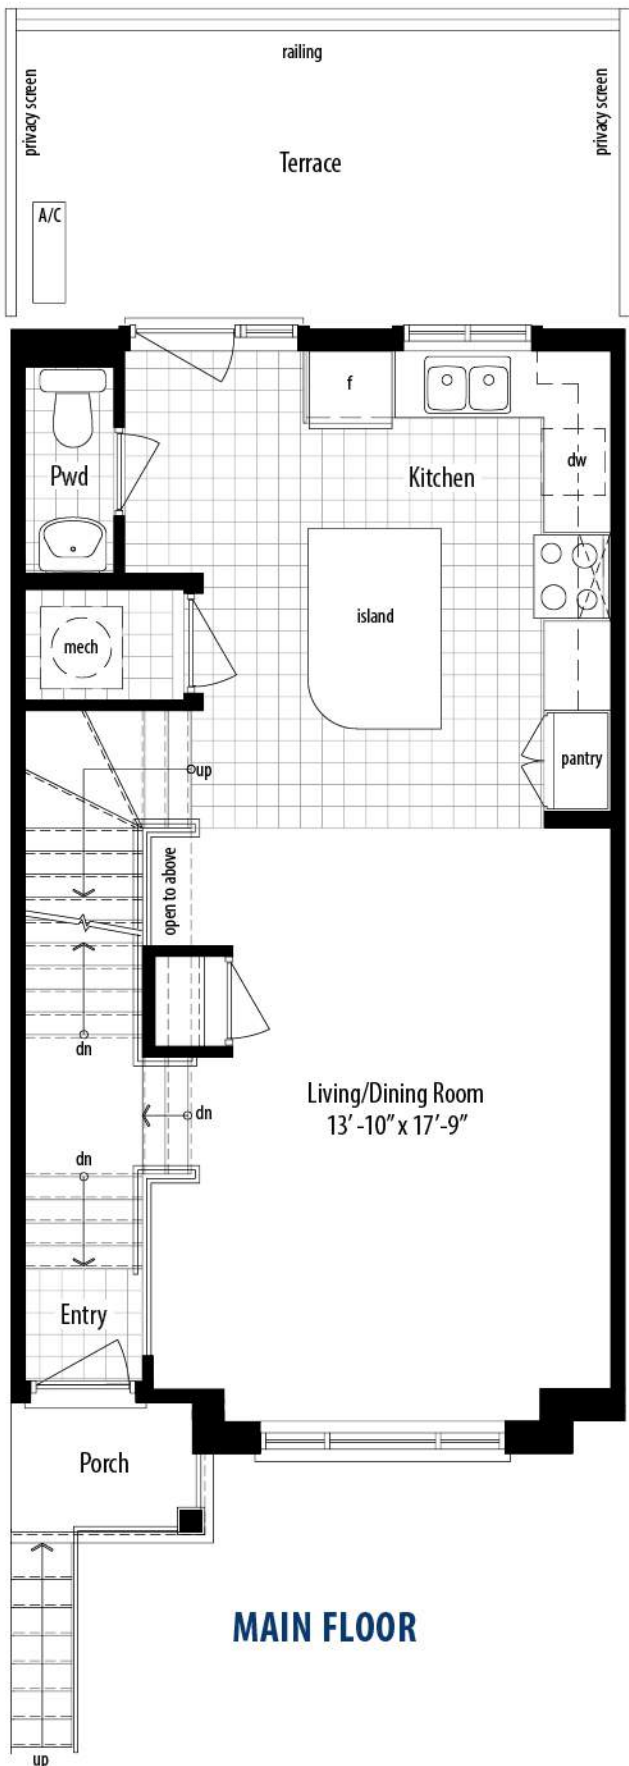

Daniels

FirstHome BRAMPTON

SUNNY MEADOW

ONE STOREY
ONE BEDROOM

661 square feet

GROUND LEVEL

Daniels
love where you live™

The purchaser acknowledges that the actual unit purchased may be a reverse unit to the plan shown. Home plan may vary from plan shown. Windows may vary based on end conditions. All areas and stated room dimensions are approximate. Floor area measured in accordance with TARION Warranty Corporation bulletin #22. Actual living area may vary from floor area stated. E.&O.E.

GROUND LEVEL

Daniels
love where you live™

The purchaser acknowledges that the actual unit purchased may be a reverse unit to the plan shown. Home plan may vary from plan shown. Windows may vary based on end conditions. All areas and stated room dimensions are approximate. Floor area measured in accordance with TARION Warranty Corporation bulletin #22. Actual living area may vary from floor area stated. E.&O.E.

MAIN FLOOR

SECOND FLOOR

MAIN FLOOR

SECOND FLOOR