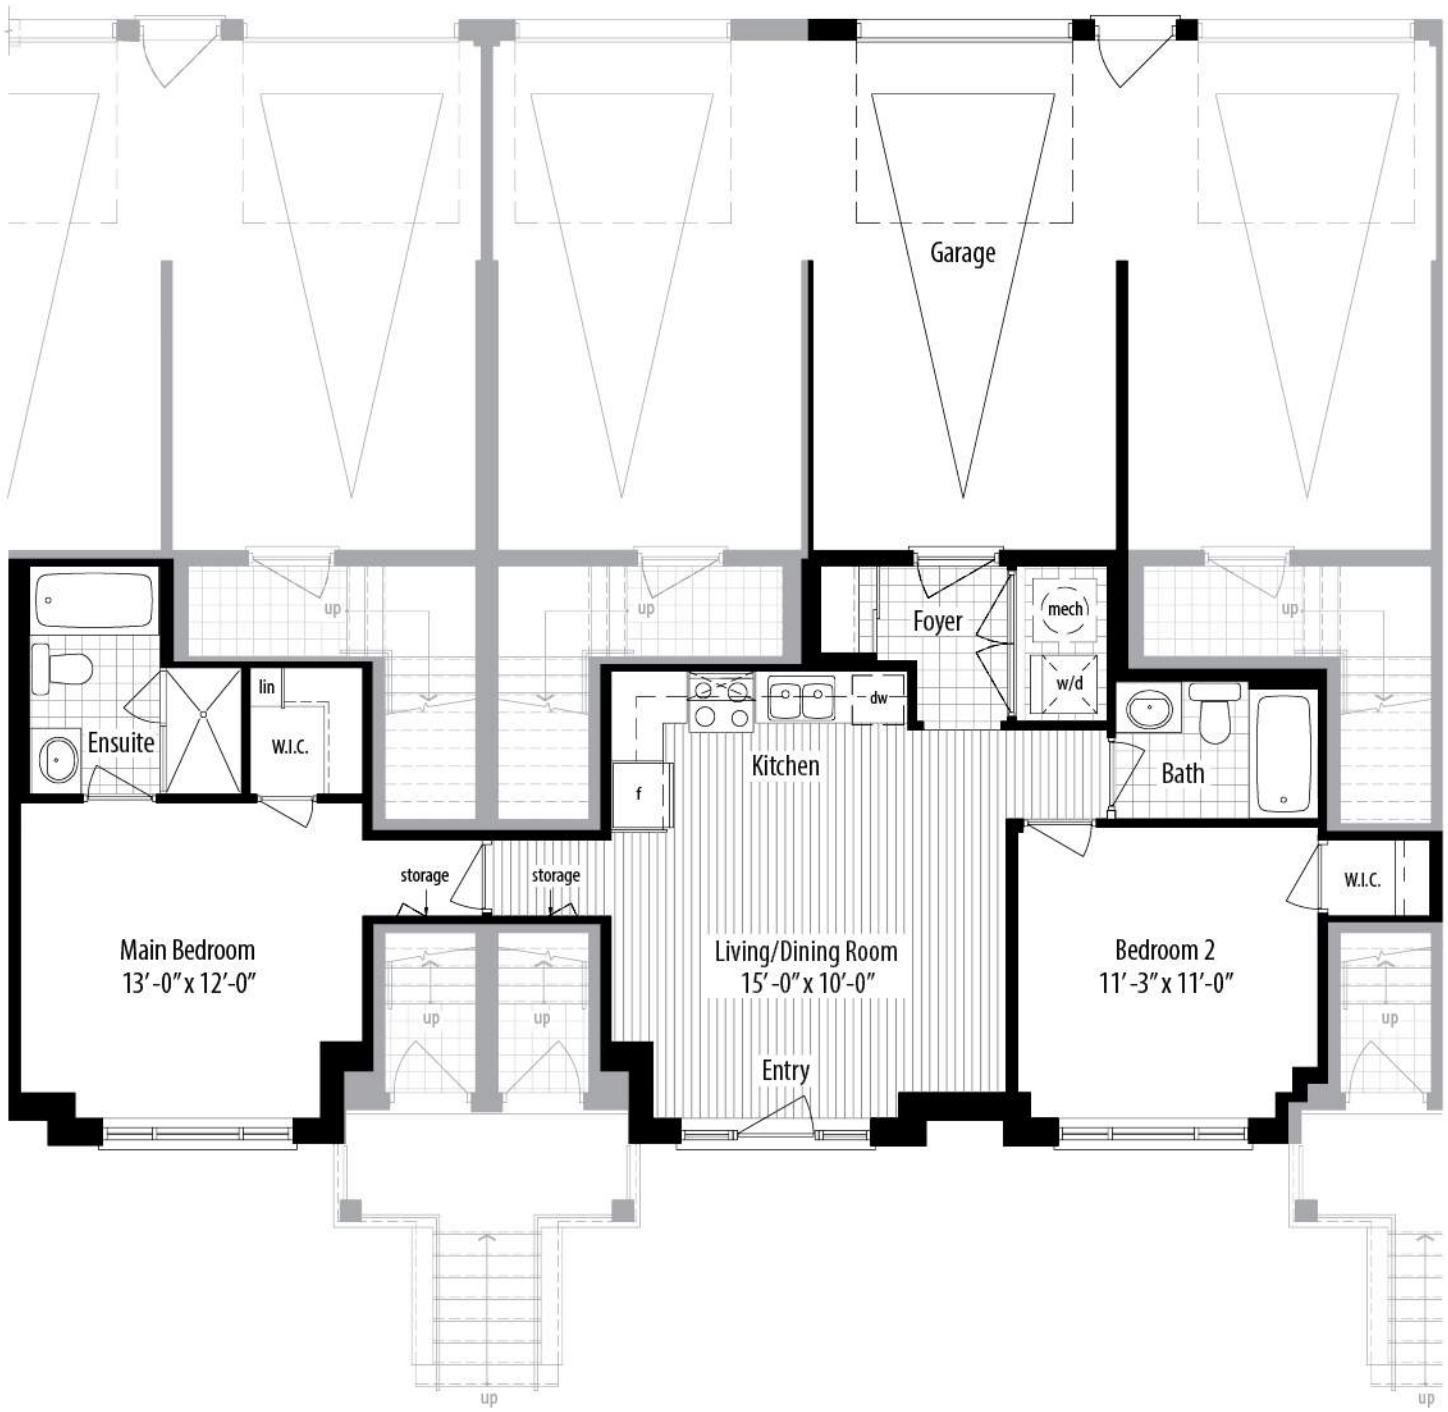

Daniels

FirstHome BRAMPTON

SUNNY MEADOW

ONE STOREY
ONE BEDROOM

661 square feet

GROUND LEVEL

Daniels
love where you live™

The purchaser acknowledges that the actual unit purchased may be a reverse unit to the plan shown. Home plan may vary from plan shown. Windows may vary based on end conditions. All areas and stated room dimensions are approximate. Floor area measured in accordance with TARION Warranty Corporation bulletin #22. Actual living area may vary from floor area stated. E.&O.E.

GROUND LEVEL

Daniels
love where you live™

The purchaser acknowledges that the actual unit purchased may be a reverse unit to the plan shown. Home plan may vary from plan shown. Windows may vary based on end conditions. All areas and stated room dimensions are approximate. Floor area measured in accordance with TARION Warranty Corporation bulletin #22. Actual living area may vary from floor area stated. E.&O.E.

MAIN FLOOR

SECOND FLOOR

MAIN FLOOR

SECOND FLOOR